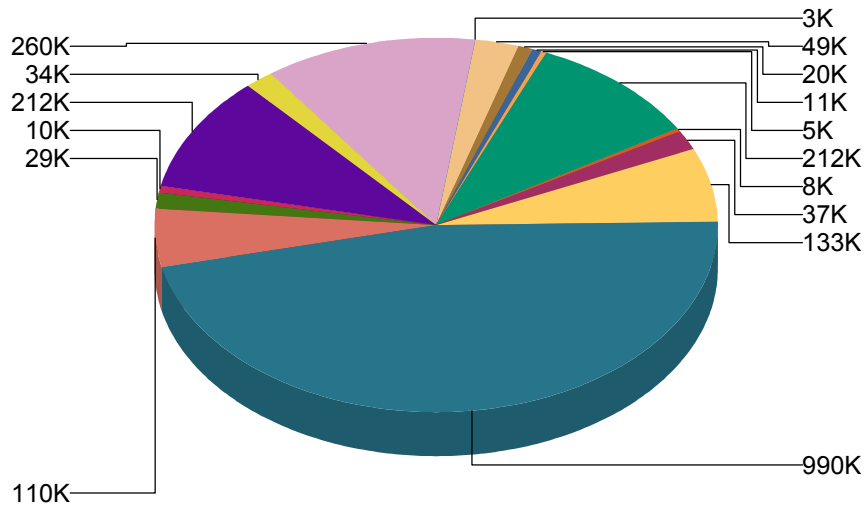

# Maryland 2012 Polling Places

Number of Polling Places by Type of Facility (excluding EV Centers)

Election Day Turnout (000) by Type of Facility

**Maryland public schools represent 63% of polling places, and 69% of election day turnout**