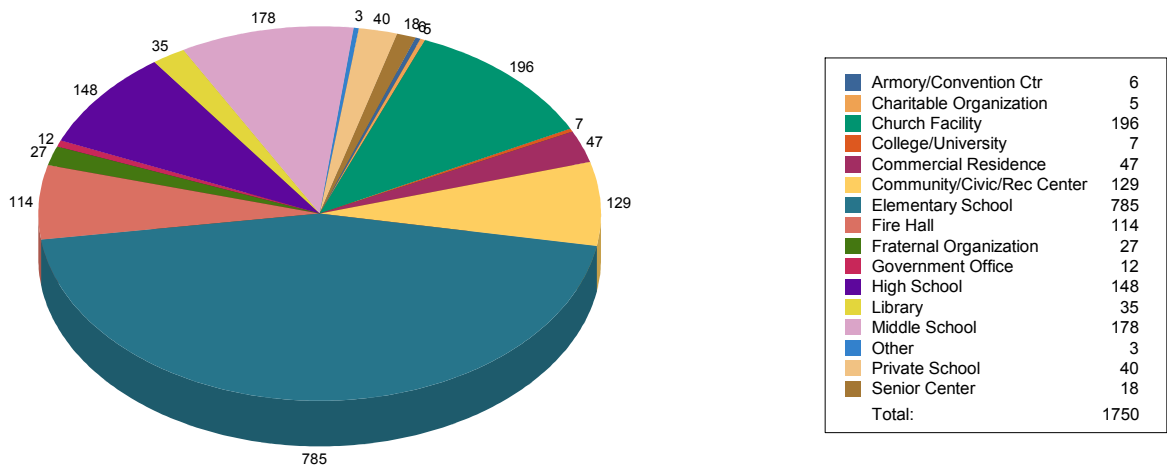

# Maryland 2012 Polling Places

Number of Polling Places by Type of Facility (excluding EV Centers)

Election Day Turnout (000) by Type of Facility

**Maryland public schools represent 63% of polling places, and 69% of election day turnout**