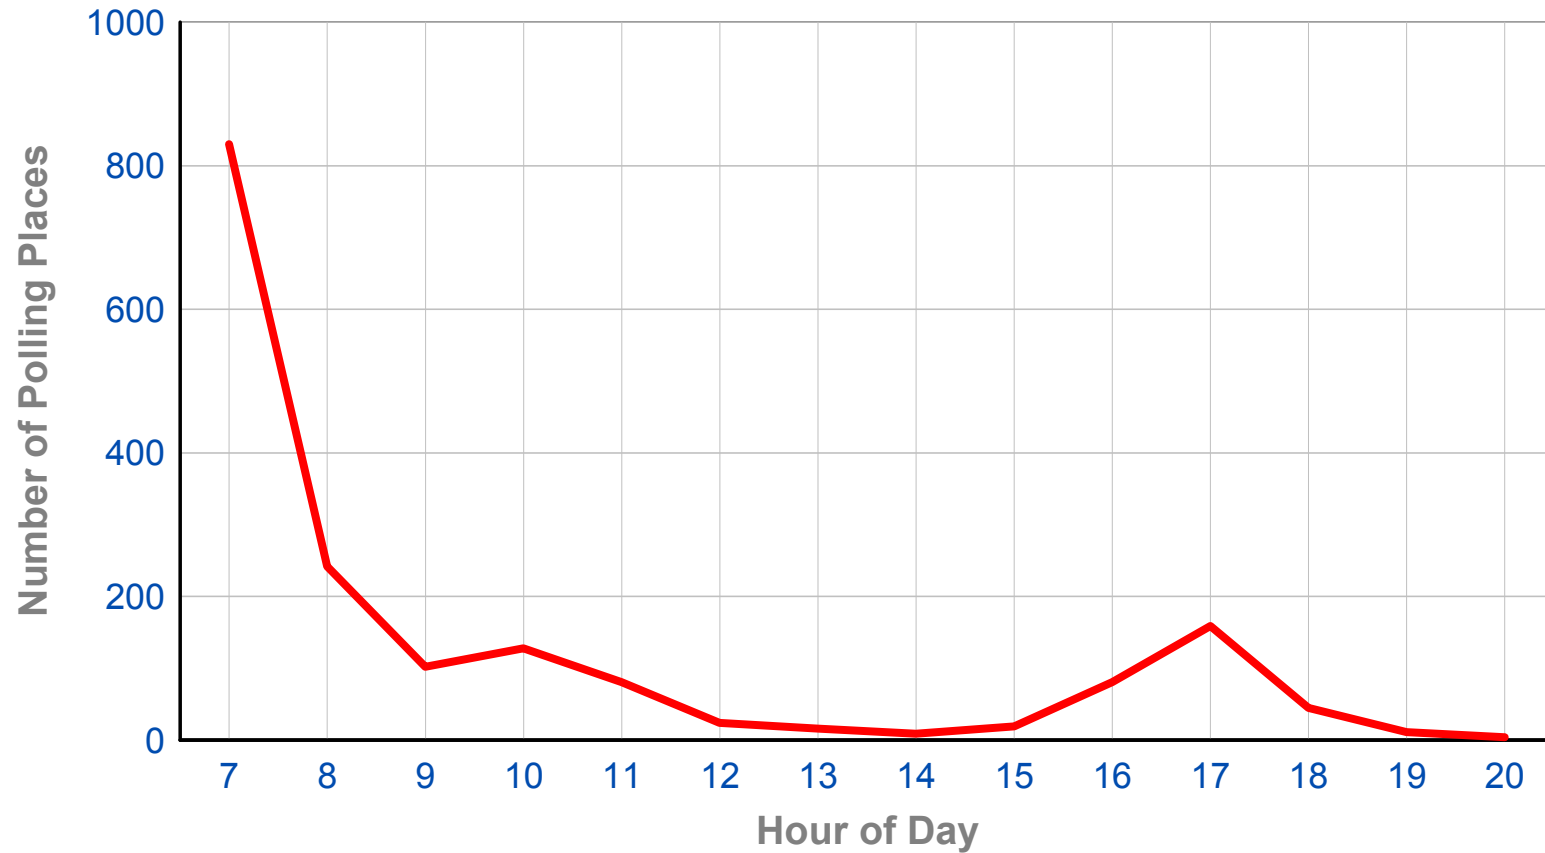

Polling Place Counts by Peak Turnout Hour

Maryland 2012 General Election

67% of polling places experience their peak turnout at start of day