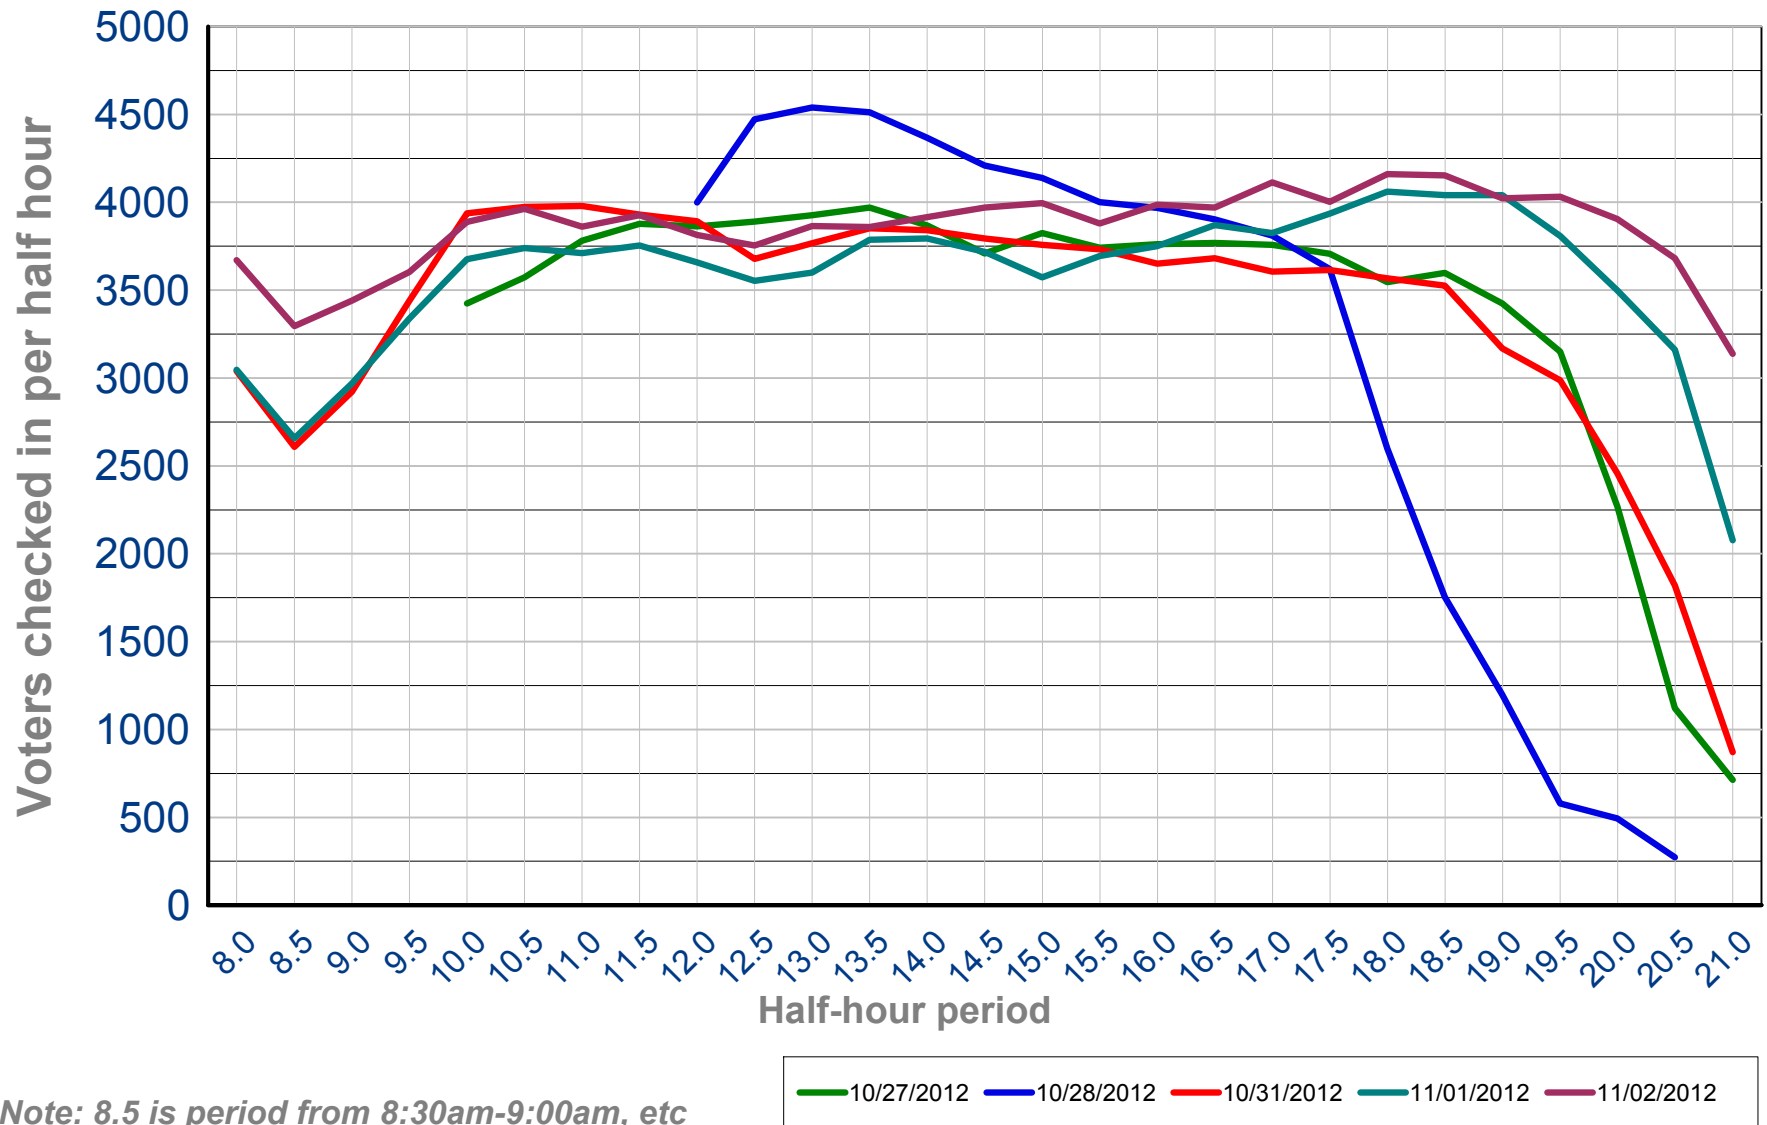

Maryland Early Voting by Day and Time

Total of all 46 EV Centers, Saturday 10/27 - Friday 11/2

Note: 8.5 is period from 8:30am-9:00am, etc