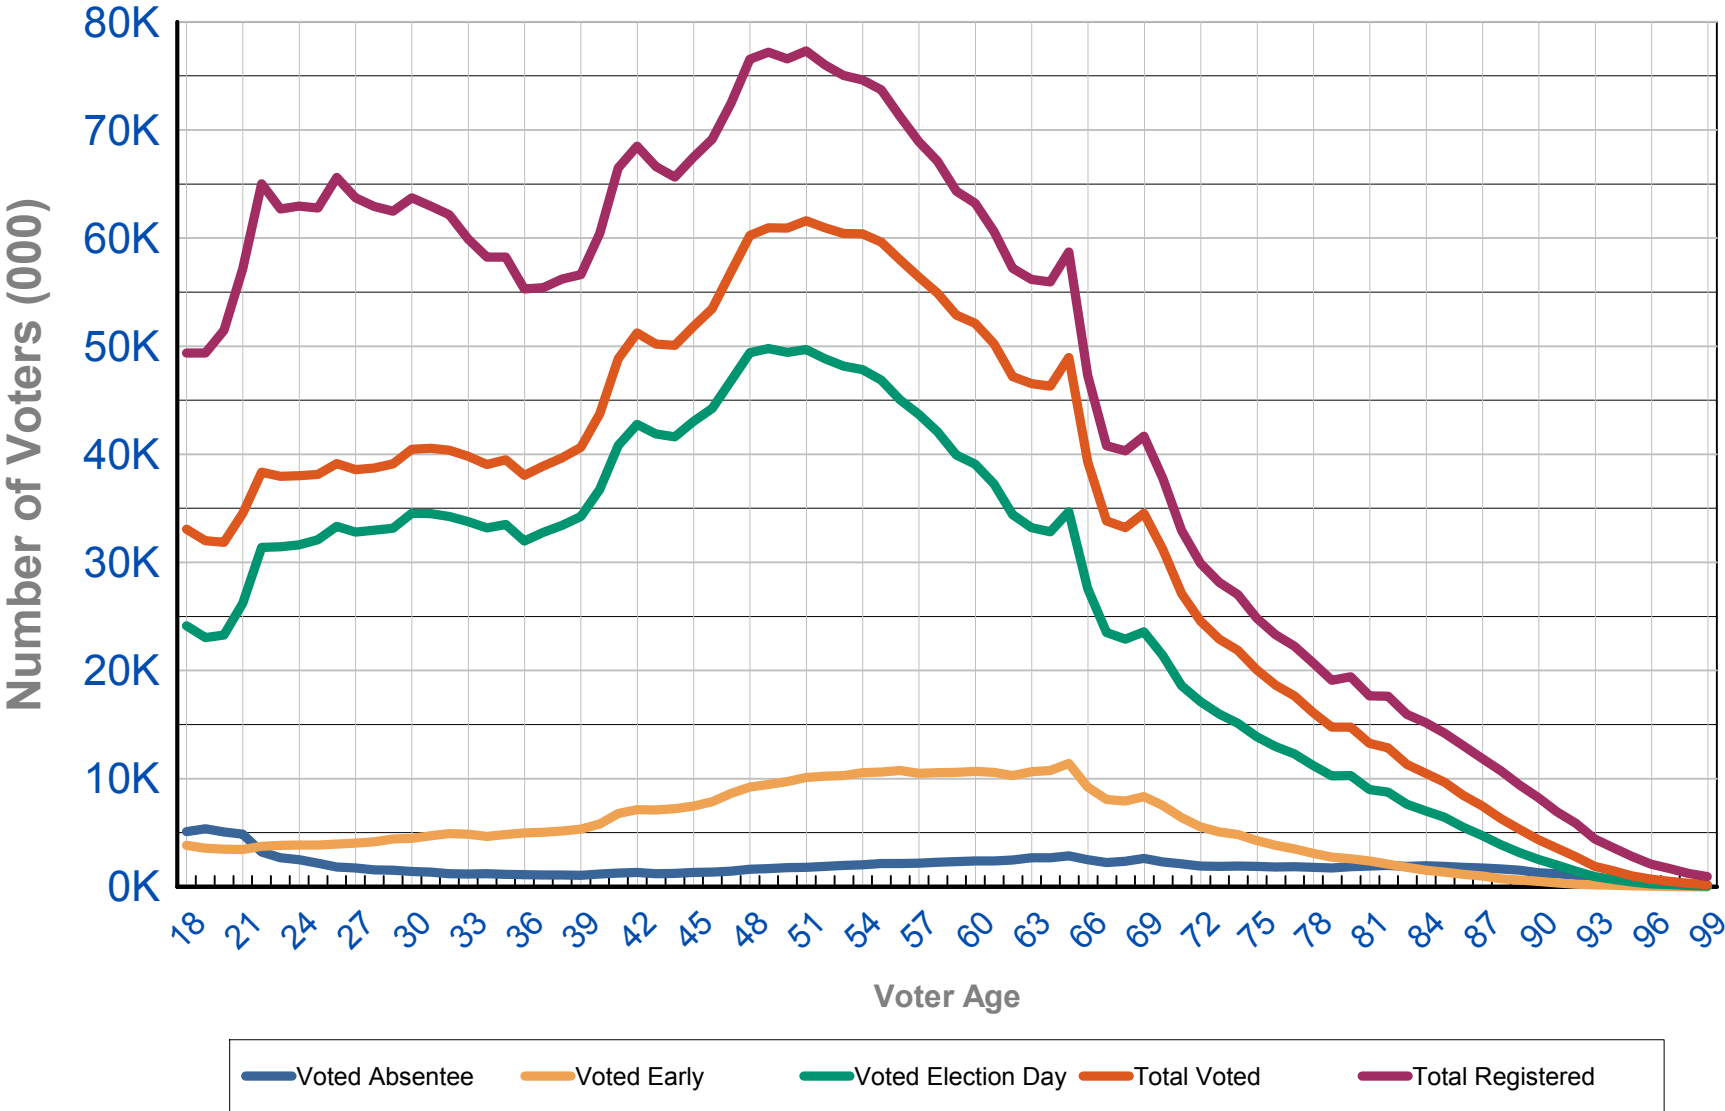

Voter Registration and Participation by Age

Maryland 2012 General Election

Voter Turnout Percentage by Age

Maryland 2012 General Election

<u>AgeYears</u>	<u>registered</u>	<u>tot_voted</u>	<u>absentee</u>	<u>early</u>	<u>ed</u>	<u>abs_pct</u>	<u>ev_pct</u>	<u>ED_pct</u>	<u>TotTurnout Pct</u>
18	49,379	33,073	5,102	3,841	24,131	10.3	7.8	48.9	67.0
19	49,352	31,994	5,364	3,581	23,048	10.9	7.3	46.7	64.8
20	51,472	31,864	5,085	3,492	23,286	9.9	6.8	45.2	61.9
21	57,178	34,547	4,859	3,464	26,225	8.5	6.1	45.9	60.4
22	65,026	38,333	3,217	3,739	31,379	4.9	5.8	48.3	59.0
23	62,687	37,955	2,673	3,846	31,436	4.3	6.1	50.1	60.5
24	62,958	38,018	2,514	3,867	31,637	4.0	6.1	50.3	60.4
25	62,773	38,127	2,176	3,853	32,099	3.5	6.1	51.1	60.7
26	65,616	39,132	1,841	3,963	33,327	2.8	6.0	50.8	59.6
27	63,719	38,570	1,734	4,046	32,790	2.7	6.3	51.5	60.5
28	62,938	38,723	1,572	4,159	32,991	2.5	6.6	52.4	61.5
29	62,492	39,122	1,527	4,432	33,165	2.4	7.1	53.1	62.6
30	63,708	40,453	1,415	4,489	34,551	2.2	7.0	54.2	63.5
31	62,942	40,570	1,348	4,720	34,502	2.1	7.5	54.8	64.5
32	62,156	40,376	1,208	4,921	34,248	1.9	7.9	55.1	65.0
33	59,918	39,831	1,187	4,865	33,778	2.0	8.1	56.4	66.5
34	58,247	39,059	1,214	4,660	33,185	2.1	8.0	57.0	67.1
35	58,241	39,481	1,141	4,841	33,501	2.0	8.3	57.5	67.8
36	55,302	38,063	1,112	4,970	31,981	2.0	9.0	57.8	68.8
37	55,415	38,915	1,095	5,054	32,768	2.0	9.1	59.1	70.2
38	56,204	39,676	1,087	5,174	33,415	1.9	9.2	59.5	70.6
39	56,622	40,655	1,060	5,333	34,263	1.9	9.4	60.5	71.8
40	60,416	43,745	1,186	5,804	36,757	2.0	9.6	60.8	72.4
41	66,485	48,848	1,259	6,785	40,805	1.9	10.2	61.4	73.5
42	68,502	51,236	1,329	7,128	42,779	1.9	10.4	62.4	74.8
43	66,597	50,192	1,220	7,097	41,877	1.8	10.7	62.9	75.4
44	65,620	50,080	1,241	7,213	41,627	1.9	11.0	63.4	76.3
45	67,461	51,823	1,317	7,472	43,033	2.0	11.1	63.8	76.8
46	69,134	53,477	1,361	7,864	44,253	2.0	11.4	64.0	77.4
47	72,460	56,883	1,441	8,631	46,813	2.0	11.9	64.6	78.5
48	76,532	60,249	1,620	9,231	49,400	2.1	12.1	64.5	78.7
49	77,181	60,940	1,695	9,466	49,782	2.2	12.3	64.5	79.0
50	76,565	60,925	1,762	9,732	49,431	2.3	12.7	64.6	79.6
51	77,310	61,610	1,812	10,111	49,688	2.3	13.1	64.3	79.7
52	76,014	60,935	1,880	10,229	48,827	2.5	13.5	64.2	80.2
53	75,035	60,410	1,973	10,281	48,158	2.6	13.7	64.2	80.5
54	74,624	60,400	2,024	10,546	47,831	2.7	14.1	64.1	80.9
55	73,697	59,623	2,149	10,604	46,874	2.9	14.4	63.6	80.9
56	71,224	57,972	2,155	10,768	45,051	3.0	15.1	63.3	81.4
57	68,928	56,401	2,176	10,502	43,723	3.2	15.2	63.4	81.8
58	67,120	54,901	2,268	10,552	42,084	3.4	15.7	62.7	81.8
59	64,328	52,870	2,329	10,592	39,949	3.6	16.5	62.1	82.2
60	63,226	52,122	2,376	10,677	39,070	3.8	16.9	61.8	82.4